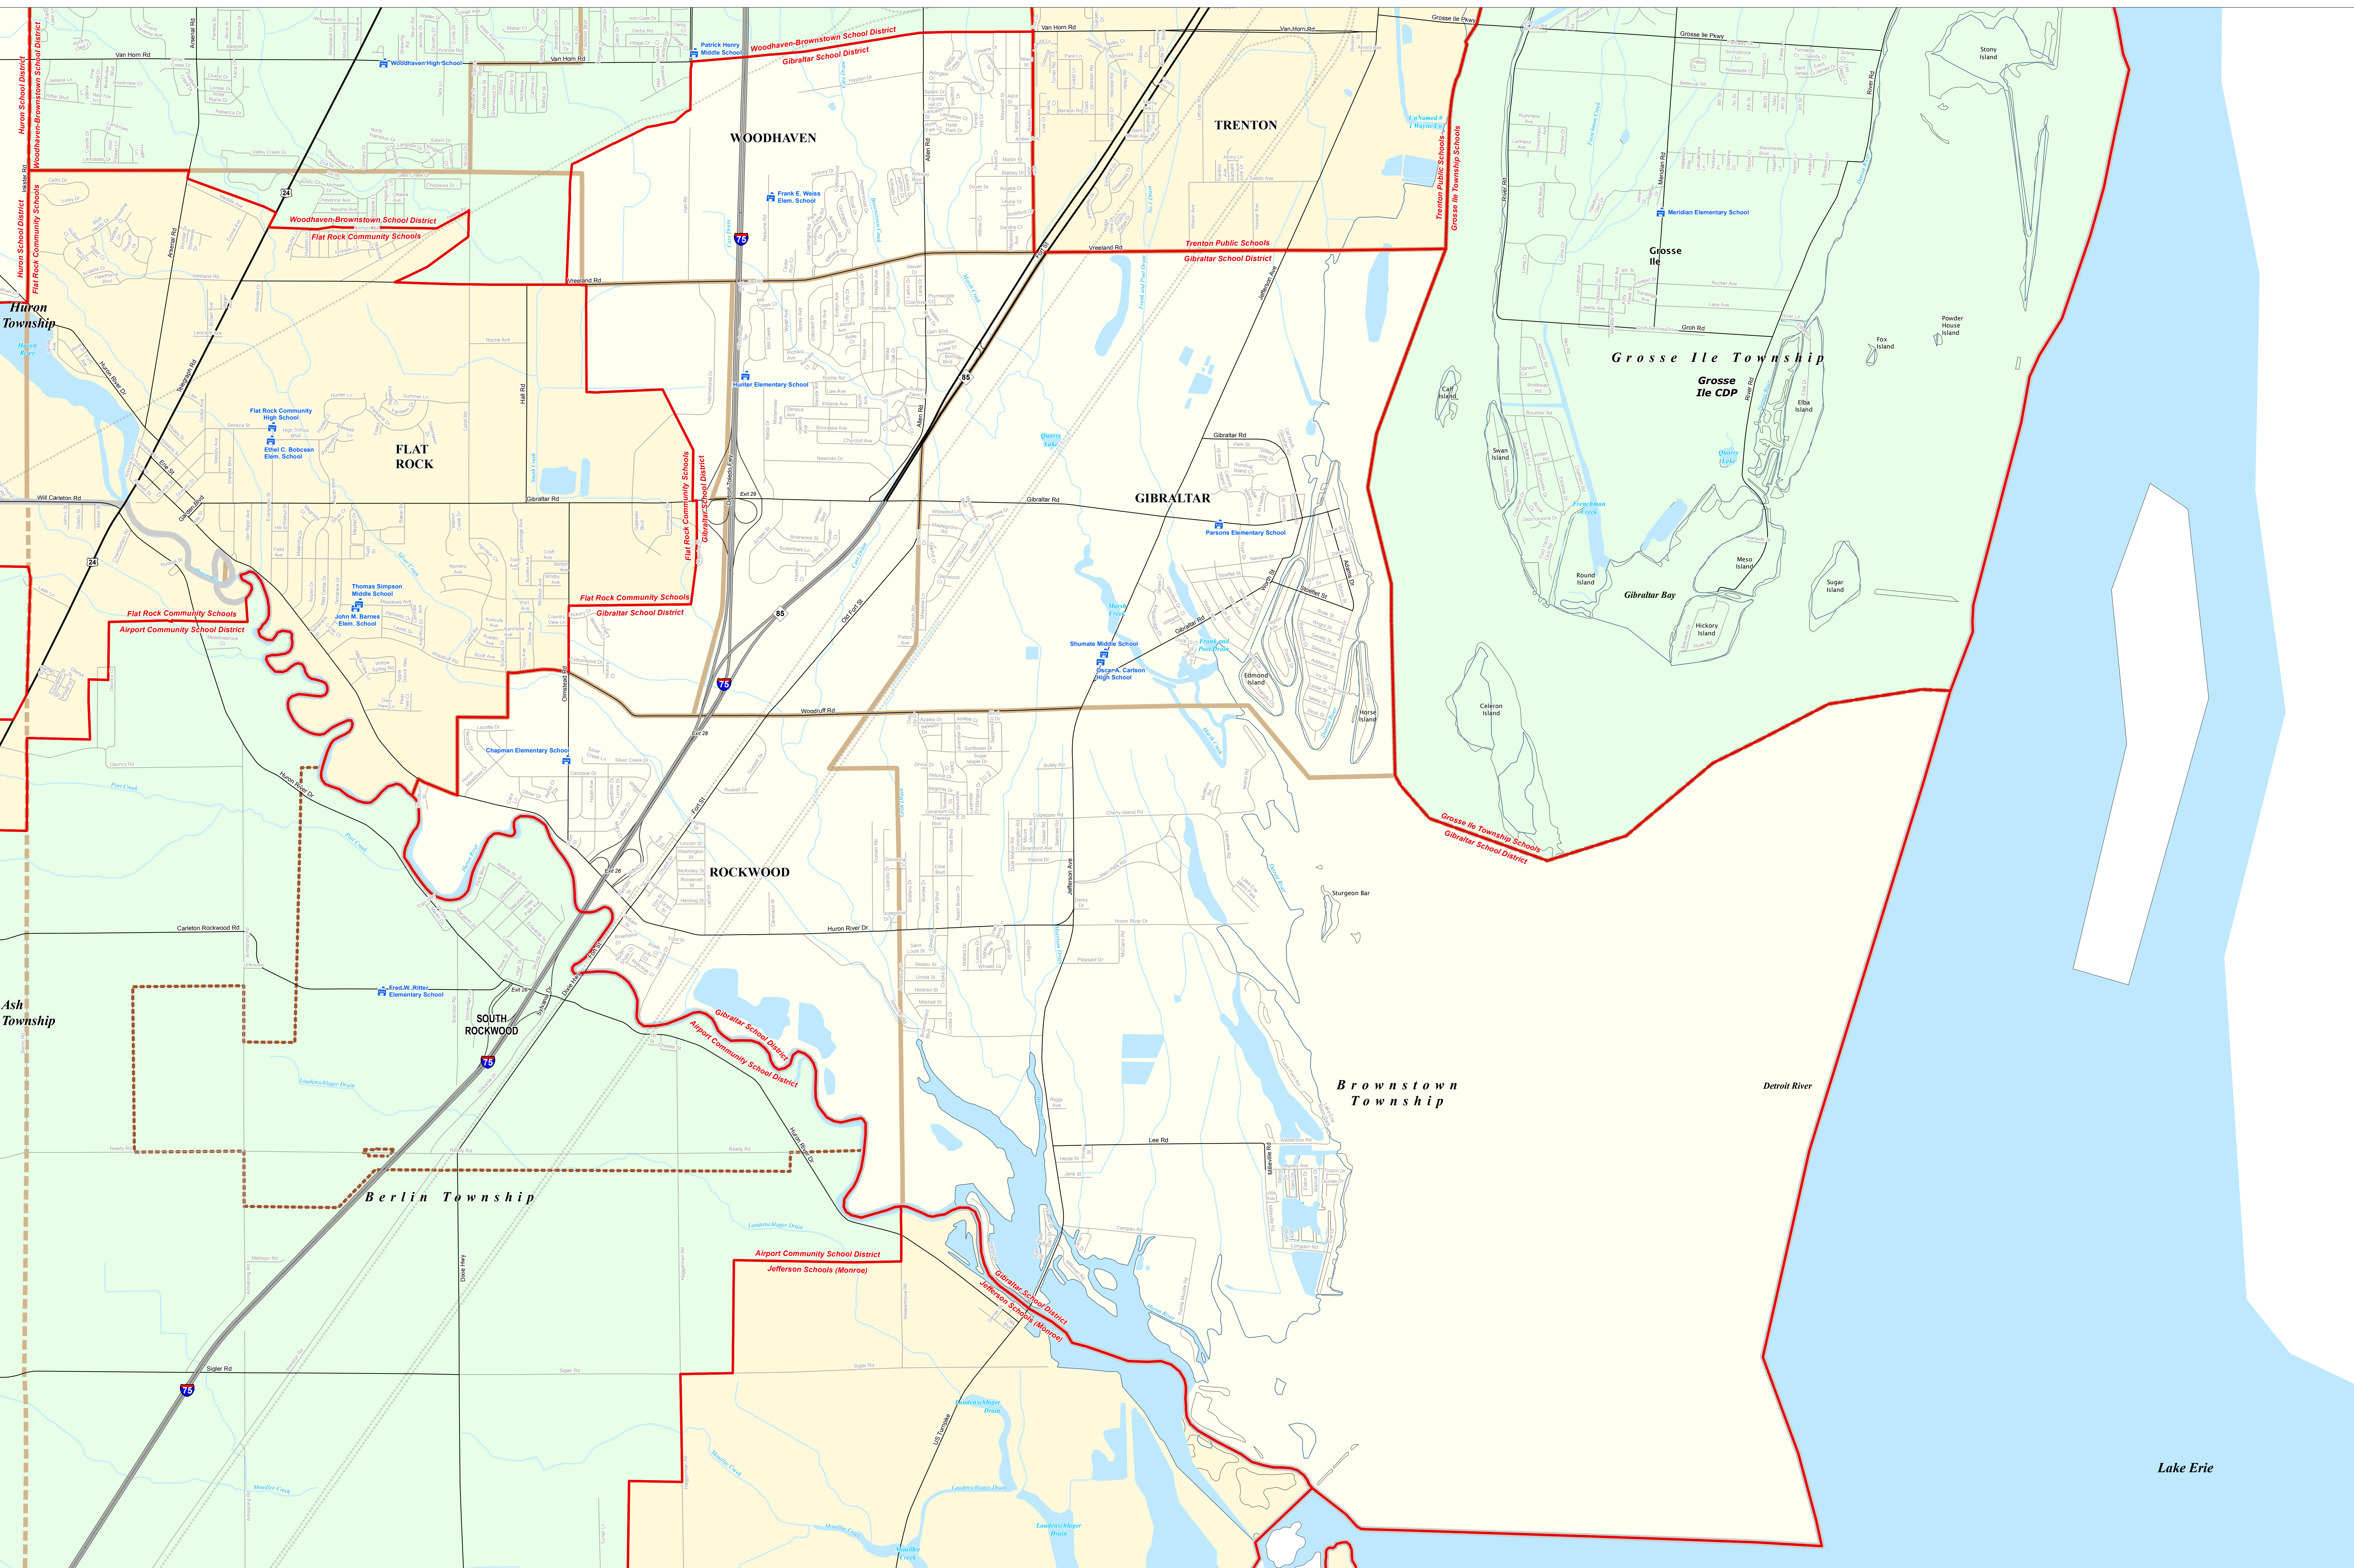

GIBRALTAR SCHOOL DISTRICT

Wayne RESA

0 0.25 0.5 1 Miles

All information presented in this publication is the public domain and may be reproduced, reprinted, and redistributed as desired.

Legend	
School District	School
County	Freeway
City	Highway
Township	Primary Road
Village	Local Road
Census Designated Place	Railroad
	Water Feature
	River, Stream, or Drain